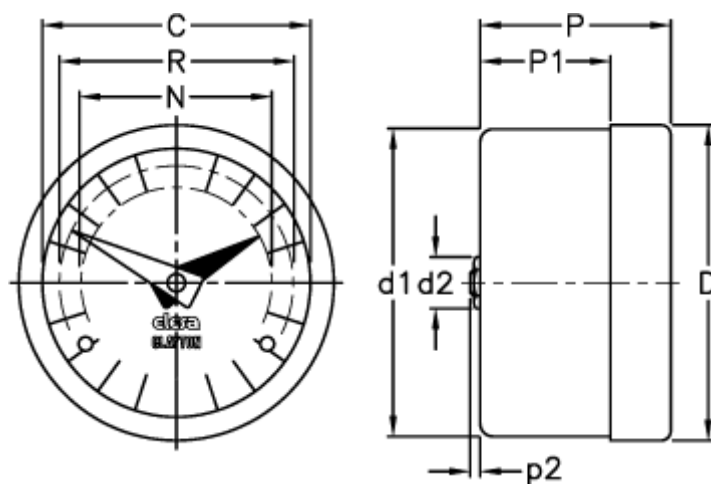

Article number: 2307021751

Description: E+G Gravity indicator
GA05-0040-D

Measures

C = 102

R = 89

D = 112.7

D1 = 111.0

d2 = 8

N = 76

P = 32

P1 = 18.8

p2 = 1.0